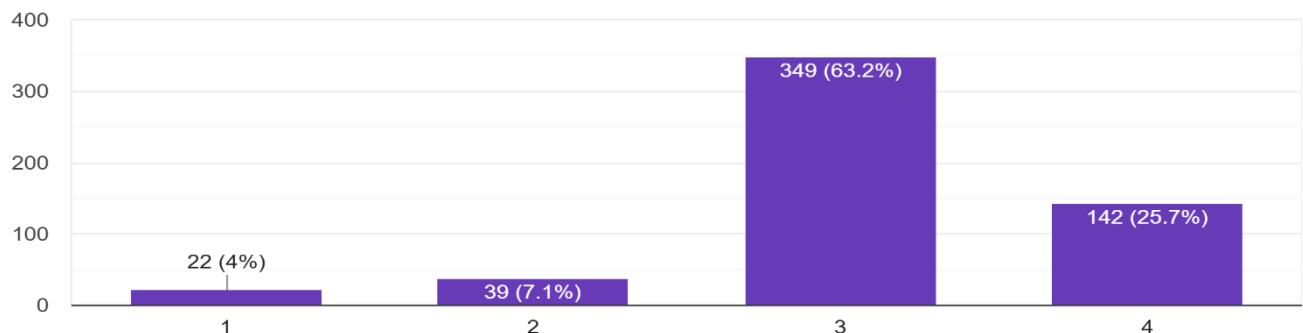

The study materials (textbooks, Reference books, e-learning materials) provided to students are relevant, adequate and updated by the college.

(4-Strongly Agree, 3- Agree, 2-Disagree, 1-Strongly Disagree)

552 responses