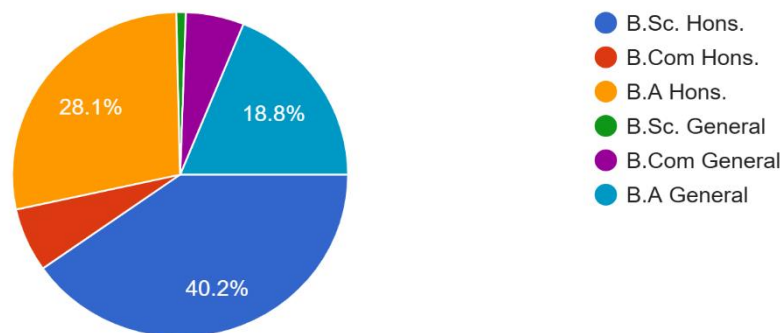

Stream

552 responses

The curriculum is up-to-date, need based and application oriented. (4-Strongly Agree, 3- Agree, 2-Disagree, 1-Strongly Disagree)

552 responses

The overall curriculum will help for progression to higher education/ finding better job opportunities (4-Strongly Agree, 3- Agree, 2-Disagree, 1-Strongly Disagree)