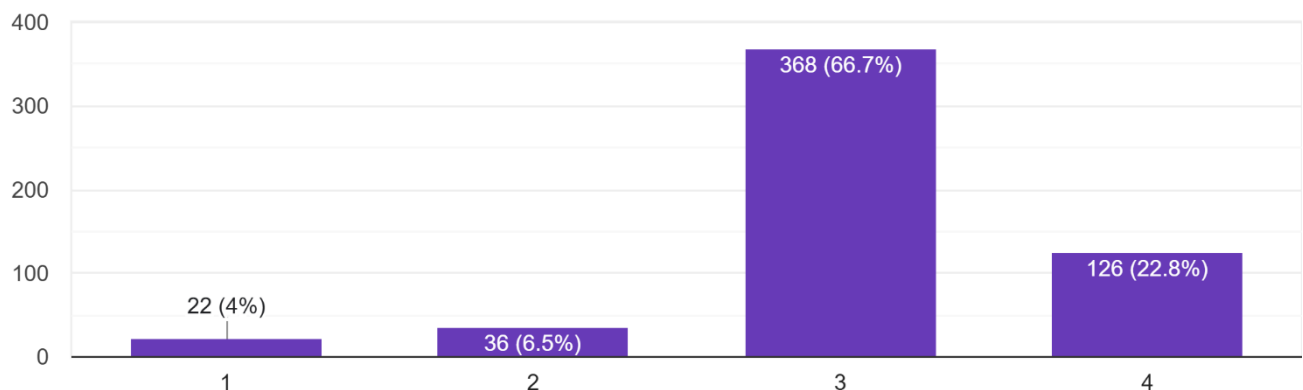

The overall curriculum will help for progression to higher education/ finding better job opportunities (4-Strongly Agree, 3- Agree, 2-Disagree, 1-Strongly Disagree)

552 responses